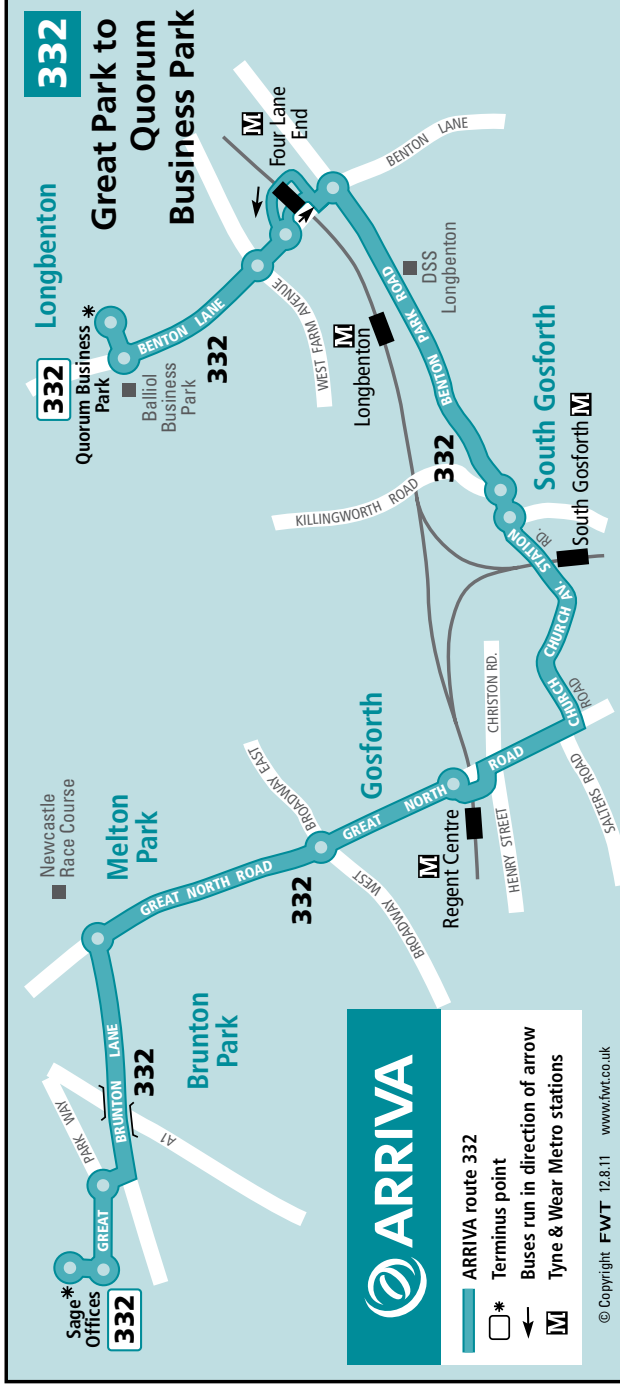

332 ROUTE MAP

332 Quorum - Gosforth - Great Park

Monday - Friday	
Service Number	332 332 332 332 332 332
Quorum Business Park	0725 0810 1710 1740 1813
Four Lane Ends Metro (M)	0728 0813 1713 1743 1818
Longbenton DSS	0731 0816 1716 1746 1821
South Gosforth, Roundabout	0733 0818 1718 1748 1823
Gosforth High St, Church Rd	0742 0827 1727 1757 1832
Regent Centre Metro (M)	0745 0830 1730 1800 1835
Brunton Lane	— 0835 1735 — —
Great Park, The Sage	— 0840 1740 — —

No weekend or Bank Holiday 332 service operates.

332 Great Park - Gosforth - Quorum

Monday - Friday	
Service Number	332 332 332 332 332 332
Great Park, The Sage	— — 0845 1710 1745
Brunton Lane	— — 0850 1715 1750
Regent Centre Metro (M)	0705 0750 0855 1720 1755
Gosforth High St, Church Rd	0708 0753 0858 1723 1758
South Gosforth Roundabout	0715 0800 0903 1728 1803
Longbenton DSS	0719 0804 0906 1731 1806
Four Lane Ends Metro (M)	0722 0807 0910 1735 1810
Quorum Business Park	0725 0810 0913 1740 1813