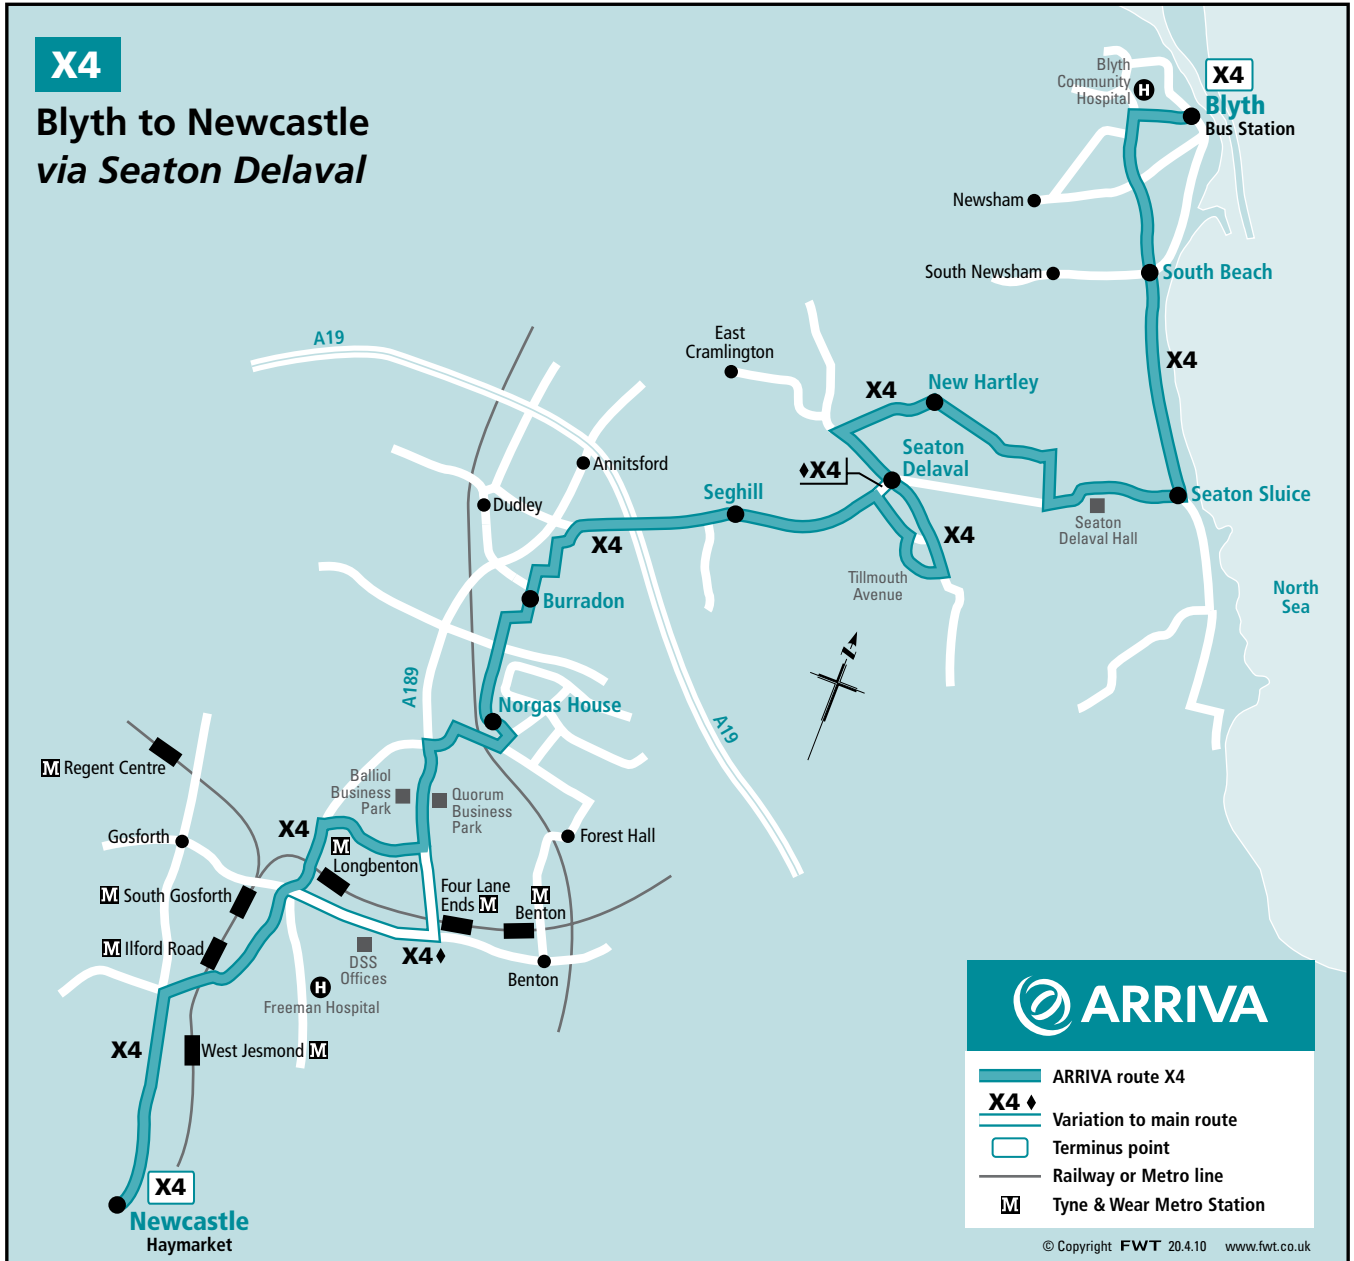

For more information visit
www.quorumbp.co.uk/qcard

DAILY Q CARD SAVINGS

Travel between Quorum and Four Lane Ends on routes 555, 52, 55, 56 and 332 for only 60p per journey with a Q Card.

Travel between Quorum and Regent Centre on route 332 for only £1.10 per journey with a Q Card.

For more information
www.quorumbp.co.uk/travel

QUORUM BUSINESS PARK

X4

Blyth to Newcastle via Seaton Delaval

- ARRIVA route X4
- **X4** ♦ Variation to main route
- Terminus point
- Railway or Metro line
- M Tyne & Wear Metro Station