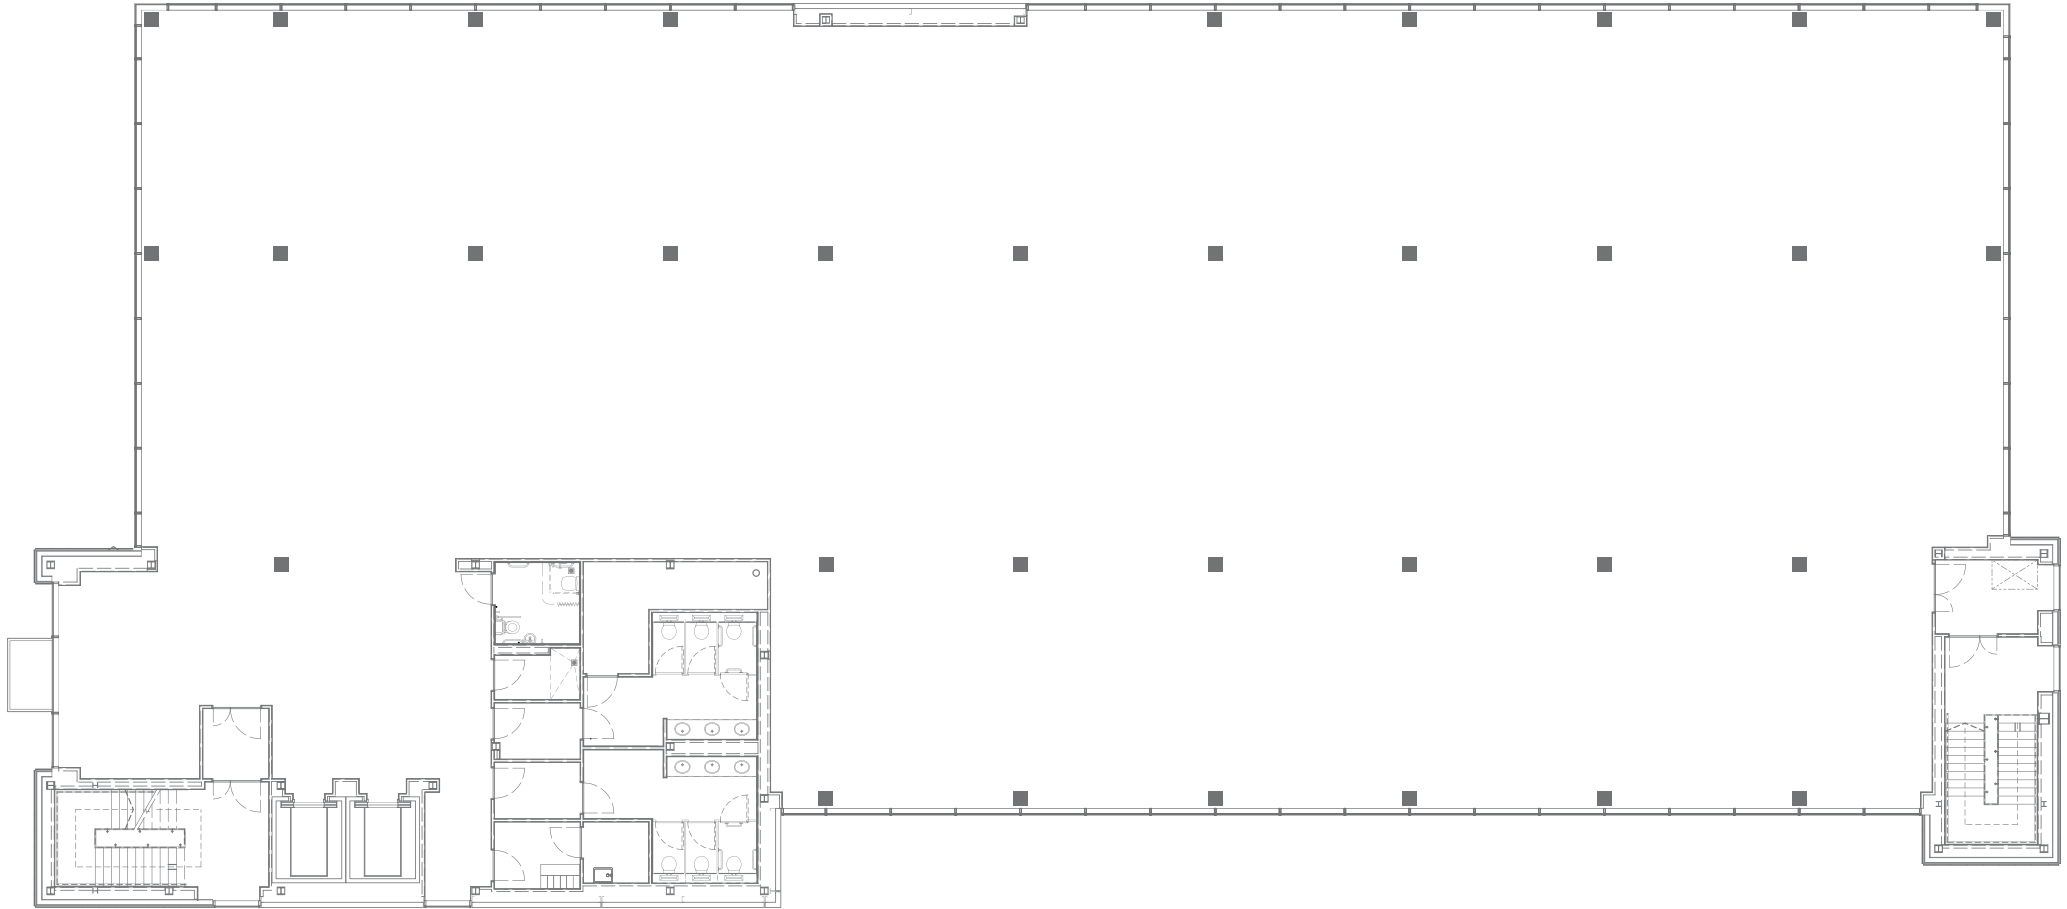

Ground floor

John Izett

Tim Evans
Patrick Matheson

Tony Hordon
Colin Davidson

QUORUM
BUSINESS PARK

Q14 40,201 sq ft
(3,735) sq m

First floor

John Izett

Tim Evans
Patrick Matheson

Tony Hordon
Colin Davidson

QUORUM
BUSINESS PARK

Q14 40,201 sq ft
(3,735) sq m

Second floor

John Izett

Tim Evans
Patrick Matheson

Tony Hordon
Colin Davidson

QUORUM
BUSINESS PARK

Q14 40,201 sq ft
(3,735) sq m