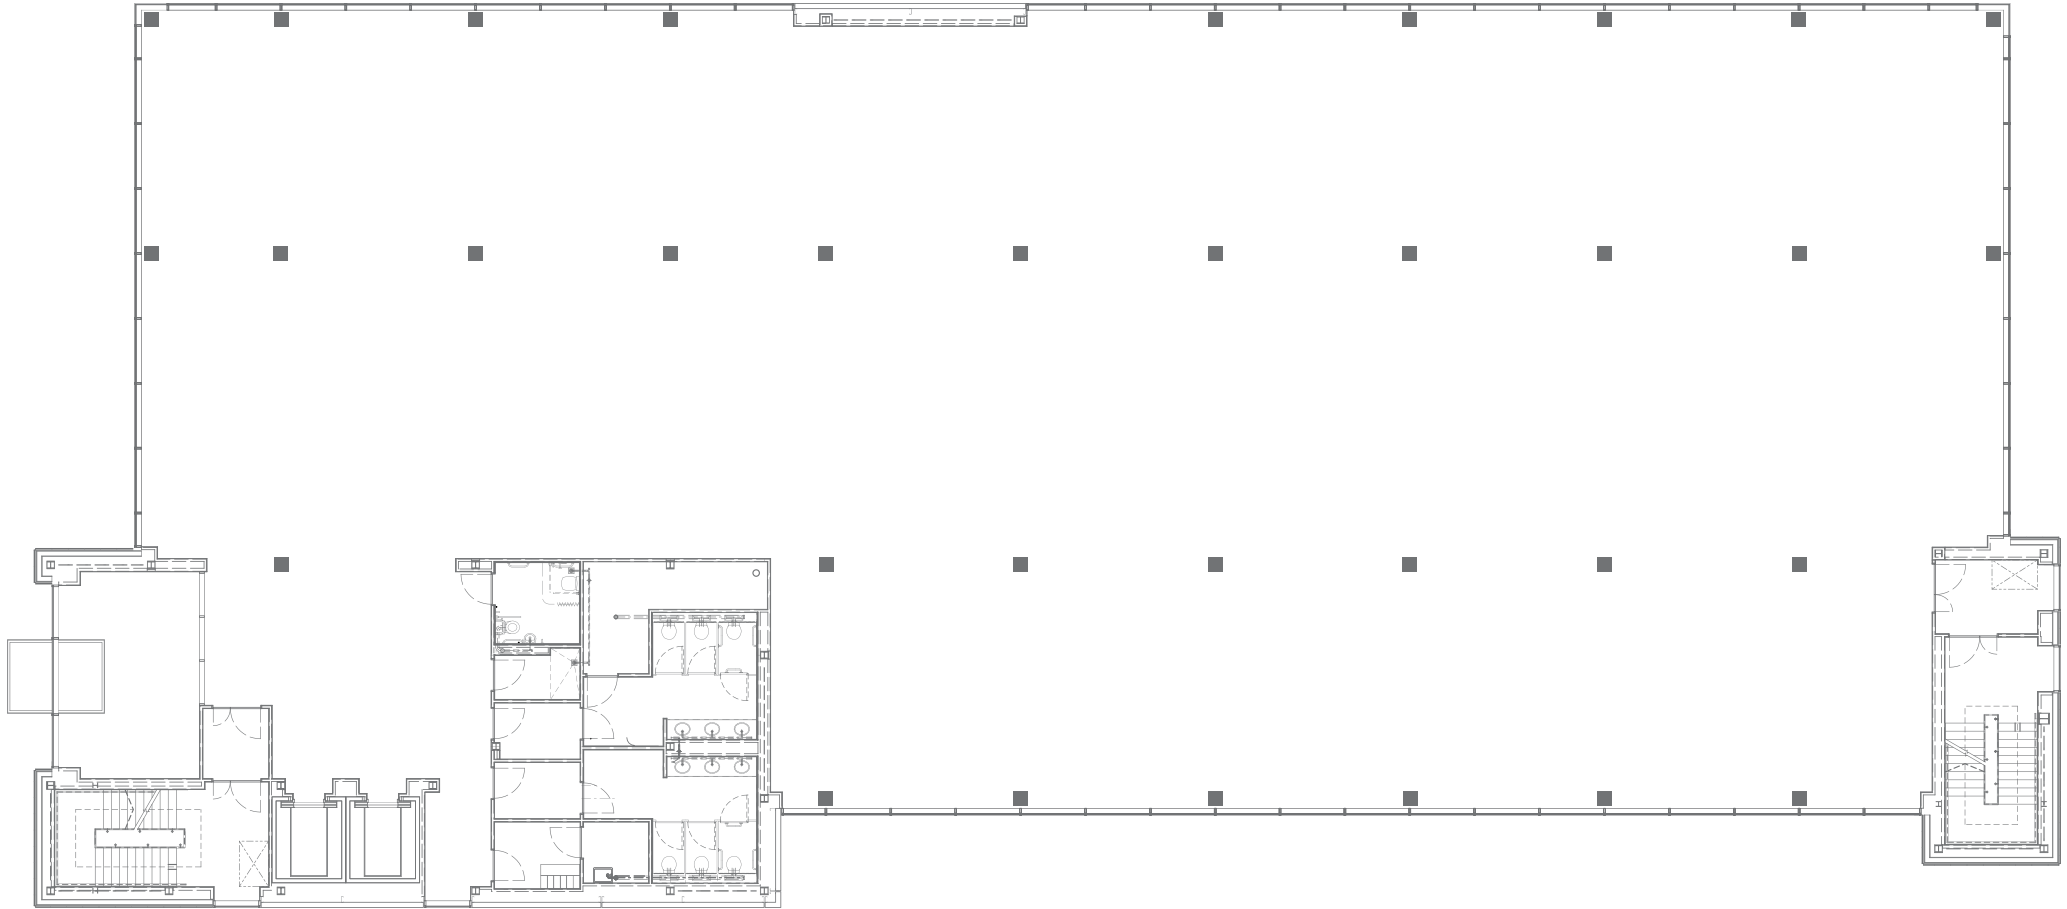

Ground floor

John Izett

Tim Evans
Patrick Matheson

Tony Hordon
Colin Davidson

QUORUM
BUSINESS PARK

Q14 40,201 sq ft
(3,735) sq m

First floor

John Izett

Tim Evans
Patrick Matheson

Tony Hordon
Colin Davidson

QUORUM
BUSINESS PARK

Q14 40,201 sq ft
(3,735) sq m

Second floor

John Izett

Tim Evans
Patrick Matheson

Tony Hordon
Colin Davidson

QUORUM
BUSINESS PARK

Q14 40,201 sq ft
(3,735) sq m